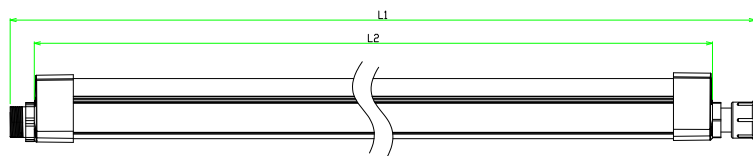

L1	L2
1200mm	1245mm	1198mm
1500mm	1574mm	1527mm
1900mm	1930mm	1883mm
2400mm	2320mm	2273mm
3000mm	2920mm	2873mm