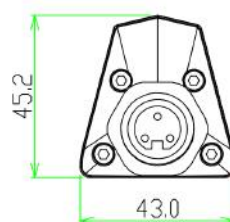

L1	L2
1200mm	1245mm	1198mm
1500mm	1574mm	1527mm
1900mm	1930mm	1883mm
2400mm	2320mm	2273mm
3000mm	2920mm	2873mm